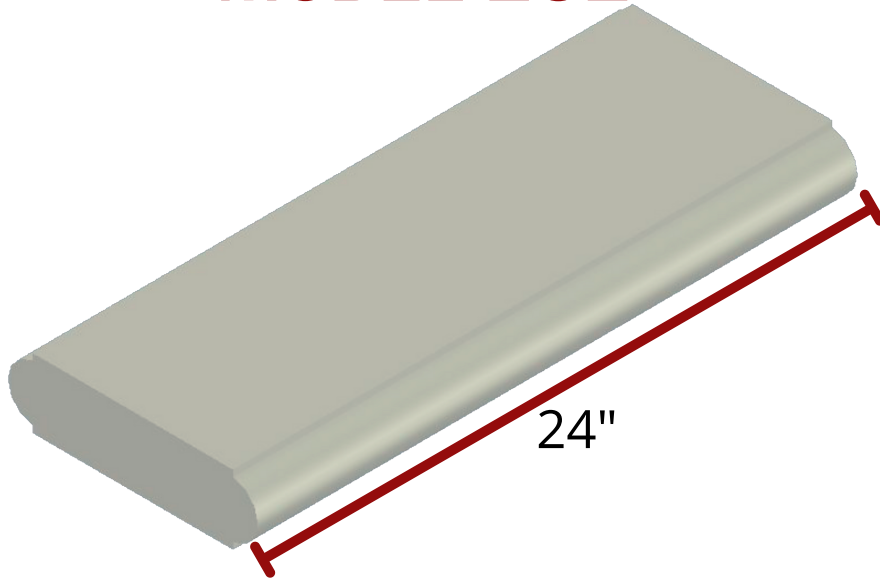

WALL CAPS

MODEL 202

Bases available:
6", 8", 10", 12"